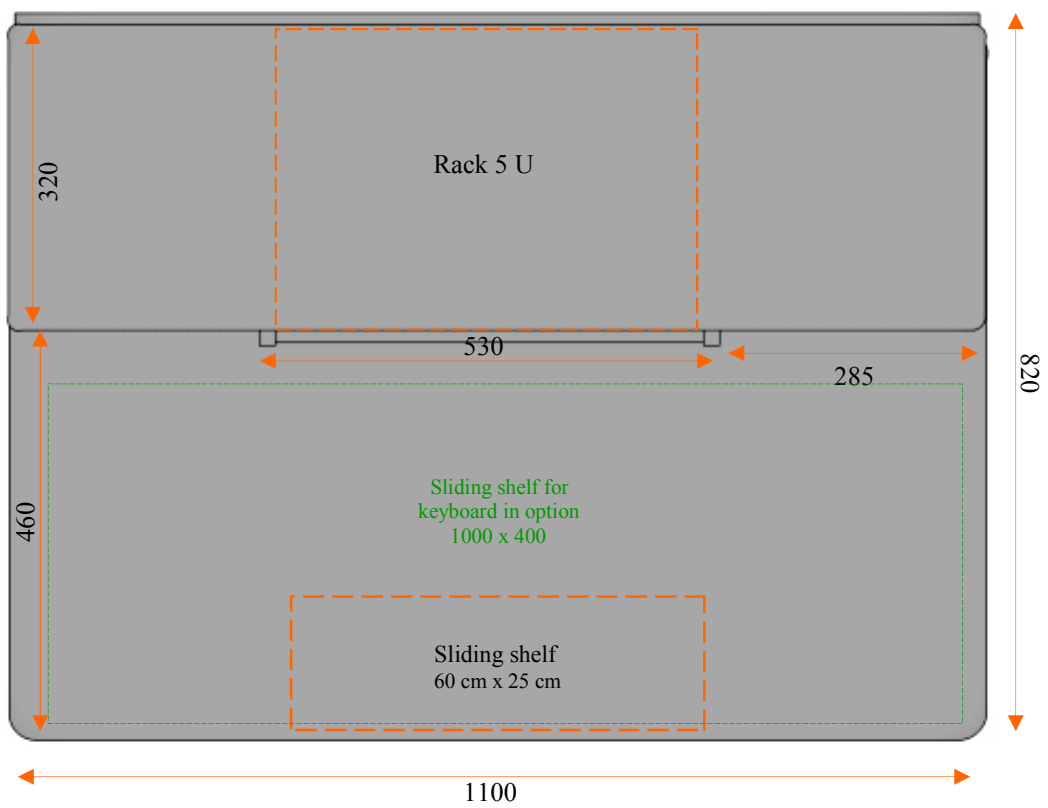

Keoda

1000 Series-dimensions (V)

Music Station

Copyright 2007 All rights reserved.
Features and specifications subject to revision without notice.

Zeoda

1000 Series-dimensions (P)

Music Station

Keoda

1000 Series-dimensions (V)

Music Station +

Copyright 2007 All rights reserved.
Features and specifications subject to revision without notice.

Zeoda

1000 Series-dimensions (P)

Music Station +

Xeoda

1000 Series-dimensions (F)