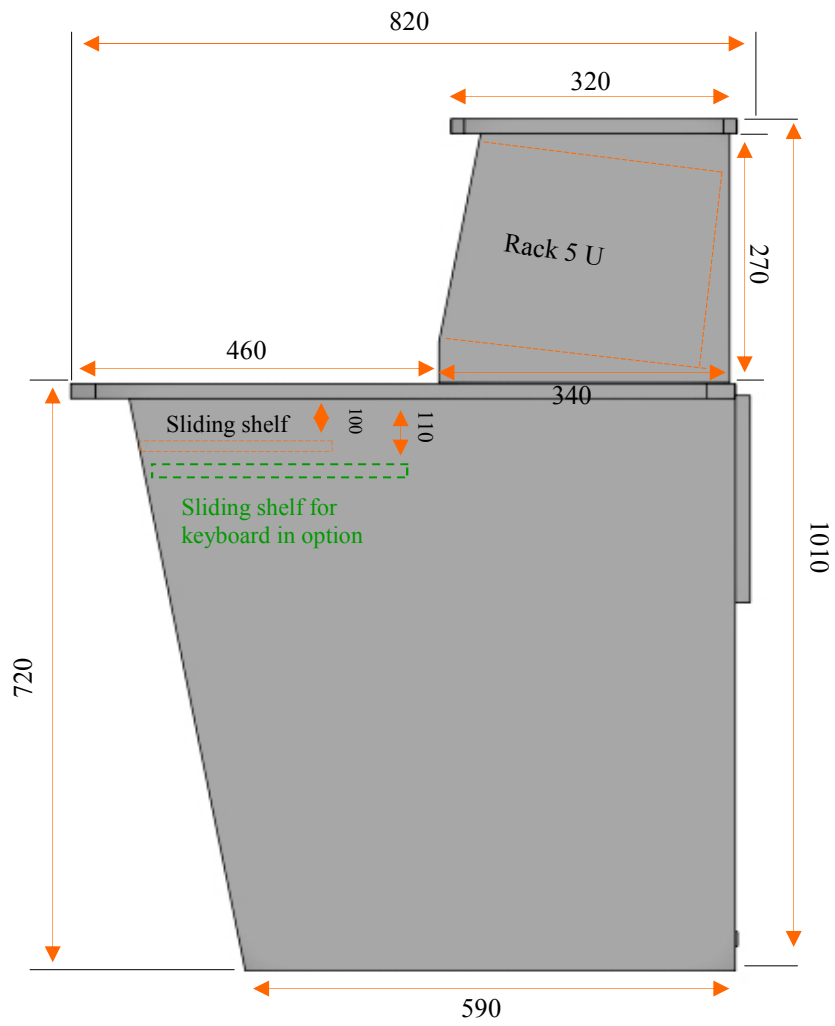

Keoda

1000 Series-dimensions (V)

Music Station

Copyright 2007 All rights reserved.
Features and specifications subject to revision without notice.

Zeoda

1000 Series-dimensions (P)

Music Station

Keoda

1000 Series-dimensions (V)

Music Station +

Copyright 2007 All rights reserved.
Features and specifications subject to revision without notice.

Zeoda

1000 Series-dimensions (P)

Music Station +

Xeoda

1000 Series-dimensions (F)