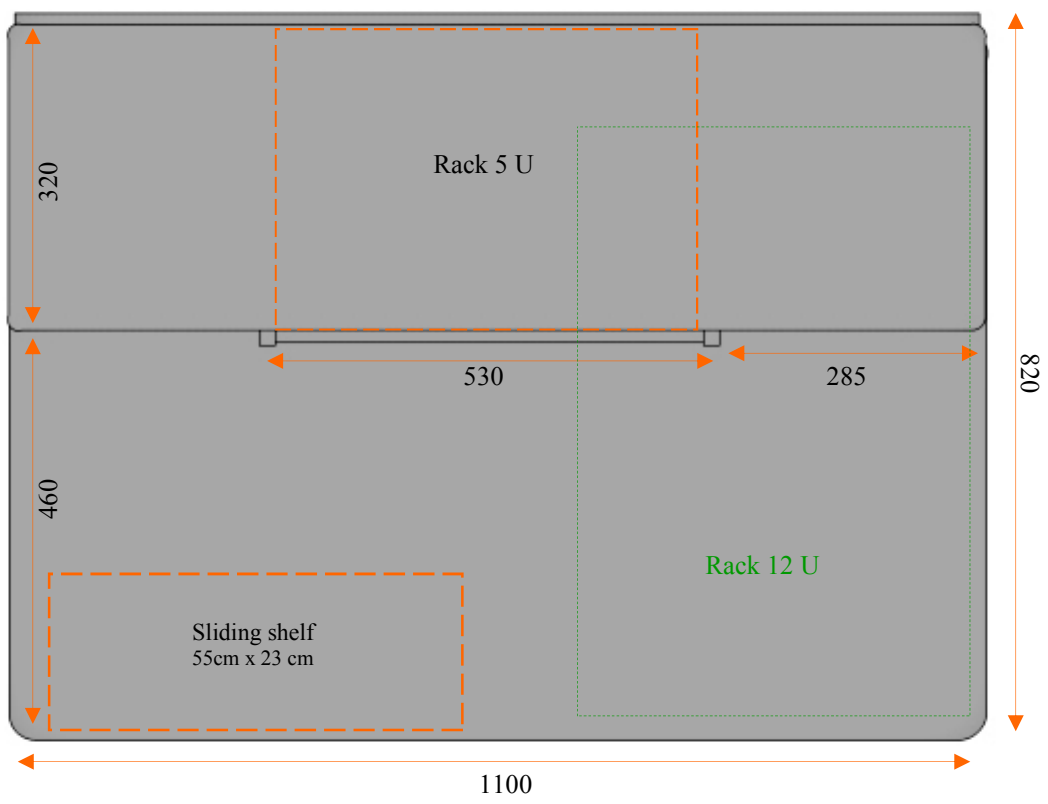

Keoda

1000 Series-dimensions (V)

Music Station

Copyright 2007 All rights reserved.
Features and specifications subject to revision without notice.

Zeoda

1000 Series-dimensions (P)

Music Station

Keoda

1000 Series-dimensions (V)

Music Station +

Copyright 2007 All rights reserved.
Features and specifications subject to revision without notice.

Zeoda

1000 Series-dimensions (P)

Music Station +

Xeoda

1000 Series-dimensions (F)